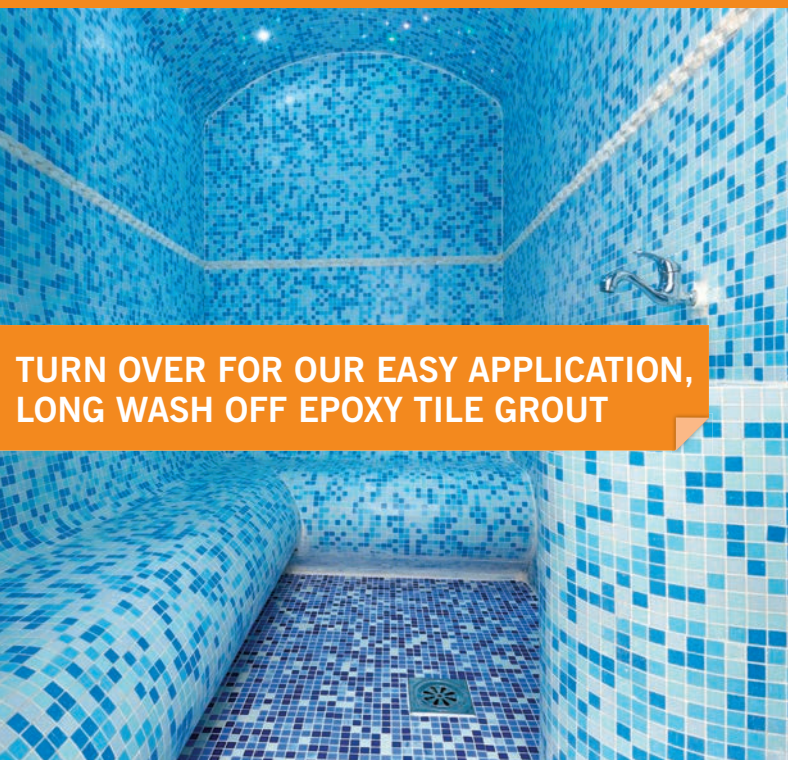

- Excellent resistance to weather, UV radiation and commonly used cleaning chemicals and disinfectants
- Contains fungicide to prevent the growth of fungi and moulds
- Minimises discolouration and is suitable for most surface finishes, including natural stone
- Suitable for internal and external use

AVAILABLE IN TRANSPARENT & 13 COLOURS DESIGNED TO MATCH THE MOST POPULAR ARDEX-FLEX TILE GROUT COLOURS

COLOUR GUIDE

ALSO IN ARDEX ST 01 - Brilliant White	07 - Classic Vanilla	13 - Fresh Magnolia	ALSO IN ARDEX ST 19 - Ocean Grey	ALSO IN ARDEX ST 25 - Innocent Black	31 - Summer Yellow
02 - Blossom White	ALSO IN ARDEX ST 08 - Floating Driftwood	14 - Wild Mushroom	ALSO IN ARDEX ST 20 - Slate Grey	ALSO IN ARDEX ST 26 - Coffee Bean	32 - Autumn Red
ALSO IN ARDEX ST 03 - Antique Ivory	09 - Fresh Snowdrop	15 - Oyster Pink	21 - Pebble Drift	27 - Ground Cocoa	33 - Weathered Ash
ALSO IN ARDEX ST 04 - Spring Jasmine	10 - Gentle Blush	16 - Organic Earth	22 - Grey Dusk	28 - Burnt Orange	34 - Woodland Taupe
05 - Gentle Dawn	11 - Stone Beach	ALSO IN ARDEX ST 17 - Dove Grey	ALSO IN ARDEX ST 23 - Stormy Mist	29 - Winter White	35 - Pecan Syrup
ALSO IN ARDEX ST 06 - Natural Almond	12 - Barley Sugar	18 - Silver Shimmer	ALSO IN ARDEX ST 24 - Cast Iron	30 - Spring Green	

Due to the printing process, all colours shown are approximate.

**REQUEST COLOUR SAMPLES · USE COVERAGE CALCULATOR
WATCH TUTORIAL VIDEO · READ CASE STUDIES**

www.ardex.co.uk

**TURN OVER FOR OUR EASY APPLICATION,
LONG WASH OFF EPOXY TILE GROUT**