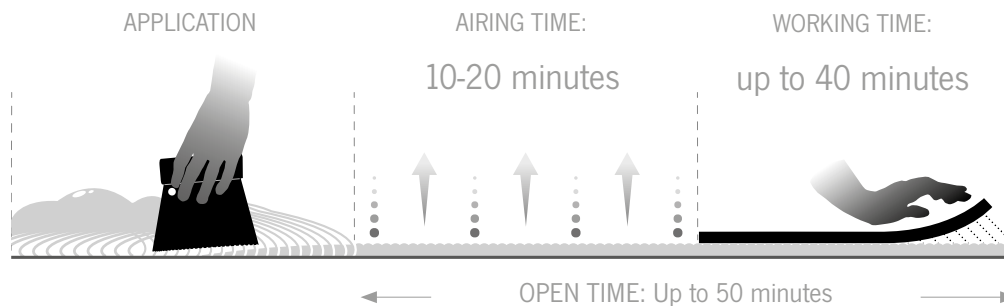

■ Suitable for installing all main floorcovering types:

- Luxury Vinyl Tiles and Planks
- Textiles
- Rubber up to 2.5mm
- Linoleum
- Vinyl Sheet
- Cushioned Vinyl

■ High temperature resistance, suitable for use over underfloor heating systems

INSTALLATION SCHEDULE

Times dependent on the absorbency of the subfloor and site conditions.

LEGEND

AIRING TIME

The time the adhesive must be left open before applying the floorcovering.

WORKING TIME

The time in which the adhesive can receive the floorcovering, after the initial airing time.