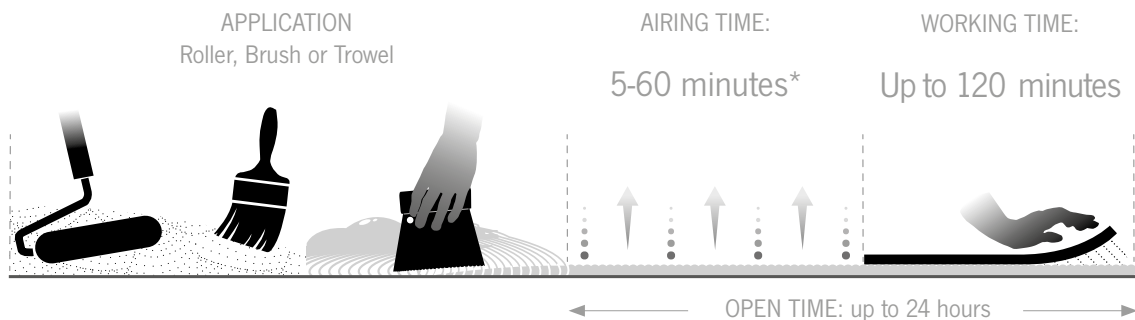

THE IDEAL SOLUTION FOR FIXING CAP AND COVE

IN SENSITIVE ENVIRONMENTS
SUCH AS HOSPITALS AND
SCHOOLS

ARDEX AF 620
SOLVENT FREE
CONTACT
ADHESIVE

SOLVENT FREE CONTACT ADHESIVE

- Solvent free formulation
- Very low emission
- Easy to apply with a short-piled roller, paintbrush or notched trowel
- Long working time
- Strong bond and high initial tack
- Floors can receive foot traffic immediately after application
- Covers up to 25m²

ARDEX Flooring Adhesives meet the requirement guidelines for the EMICODE licence, achieving the lowest possible, or very low emission limits.

Suitable for:

- | | | |
|--|---|---|
| <input checked="" type="checkbox"/> Vertical Surfaces | <input checked="" type="checkbox"/> Cushioned Vinyl | <input checked="" type="checkbox"/> Linoleum |
| <input checked="" type="checkbox"/> Luxury Vinyl Tiles | <input checked="" type="checkbox"/> Coving/Skirting | <input checked="" type="checkbox"/> Carpet & Carpet Tiles |
| <input checked="" type="checkbox"/> Vinyl Sheet | <input checked="" type="checkbox"/> Vinyl Composition Tiles | <input checked="" type="checkbox"/> Rubber Flooring |

INSTALLATION SCHEDULE

*If required, a hot air gun can be used to shorten the airing time and speed up installation.

If preferred, the floorcovering or profile can be pre-coated the day before installation. The open time for flooring/profiles already pre-coated on the previous day into the newly applied film is approximately 90 minutes. The surfaces coated/pre-coated with ARDEX AF 620 must be placed together within the open time of 24 hours.

Times dependent on the absorbency of the subfloor and site conditions.

LEGEND

AIRING TIME

The time the adhesive must be left open before applying the floorcovering.

WORKING TIME

The time in which the adhesive can receive the floorcovering, after the initial airing time.