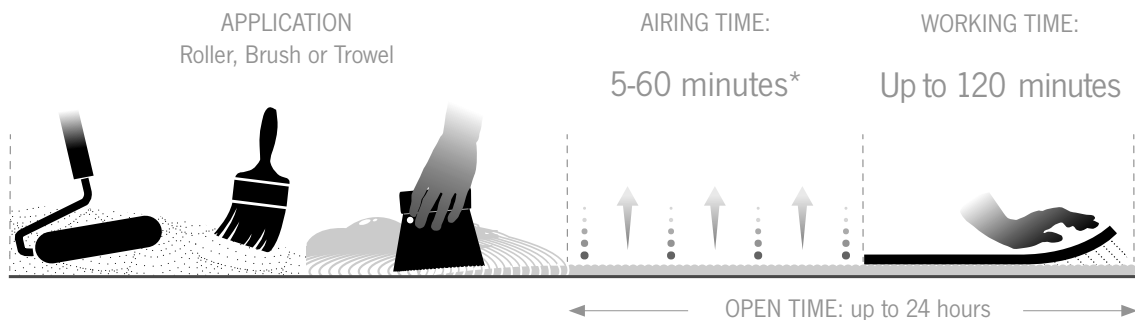

THE IDEAL SOLUTION FOR FIXING CAP AND COVE

IN SENSITIVE ENVIRONMENTS SUCH AS HOSPITALS AND SCHOOLS

ARDEX AF 620
SOLVENT FREE
CONTACT
ADHESIVE

SOLVENT FREE CONTACT ADHESIVE

- Solvent free formulation
- Very low emission
- Easy to apply with a short-piled roller, paintbrush or notched trowel
- Long working time
- Strong bond and high initial tack
- Floors can receive foot traffic immediately after application
- Covers up to 25m²

ARDEX Flooring Adhesives meet the requirement guidelines for the EMICODE licence 'EC1 PLUS', achieving the lowest possible, or very low emission limits.

Suitable for:

- | | | |
|--|---|---|
| <input checked="" type="checkbox"/> Vertical Surfaces | <input checked="" type="checkbox"/> Cushioned Vinyl | <input checked="" type="checkbox"/> Linoleum |
| <input checked="" type="checkbox"/> Luxury Vinyl Tiles | <input checked="" type="checkbox"/> Coving/Skirting | <input checked="" type="checkbox"/> Carpet & Carpet Tiles |
| <input checked="" type="checkbox"/> Vinyl Sheet | <input checked="" type="checkbox"/> Vinyl Composition Tiles | <input checked="" type="checkbox"/> Rubber Flooring |

INSTALLATION SCHEDULE

*If required, a hot air gun can be used to shorten the airing time and speed up installation.

If preferred, the floorcovering or profile can be pre-coated the day before installation. The open time for flooring/profiles already pre-coated on the previous day into the newly applied film is approximately 90 minutes. The surfaces coated/pre-coated with ARDEX AF 620 must be placed together within the open time of 24 hours.

Times dependent on the absorbency of the subfloor and site conditions.

LEGEND

AIRING TIME

The time the adhesive must be left open before applying the floorcovering.

WORKING TIME

The time in which the adhesive can receive the floorcovering, after the initial airing time.