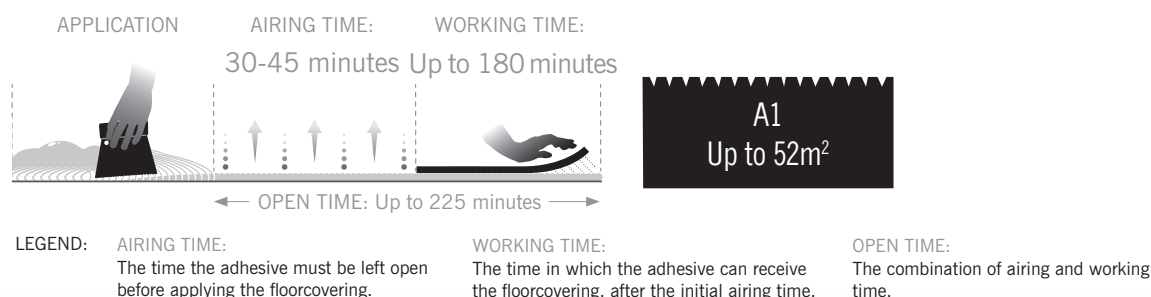

INSTALLATION SCHEDULE

Times dependent on the absorbeny of the subfloor and site conditions.

ARDEX PRESSURE SENSITIVE VINYL ADHESIVE ARDEX AF 145

- Can be used as a wet set or pressure sensitive adhesive
- Ready to receive floorcoverings in as little as 20 minutes
- Can receive vinyl sheet up to 80 minutes after airing