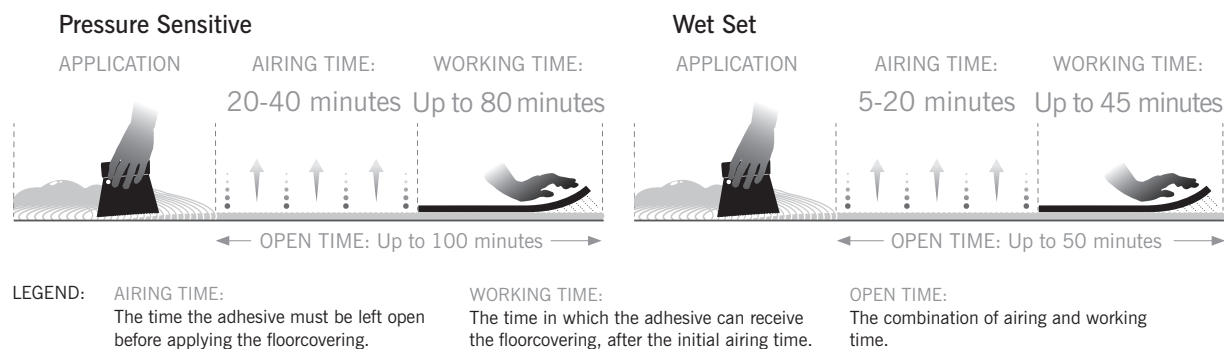

INSTALLATION SCHEDULES

Times dependent on the absorbeny of the subfloor and site conditions.

A1
Up to 48m²

A2
Up to 40m²

ARDEX Flooring Adhesives meet the requirement guidelines for the EMICODE licence 'EC1 PLUS', achieving the lowest possible, or very low emission limits.

ARDEX AF 148 and AF 145 are part of the ARDEX Flooring Adhesive range, for further information or to view our Technical Datasheets please visit www.ardex.co.uk